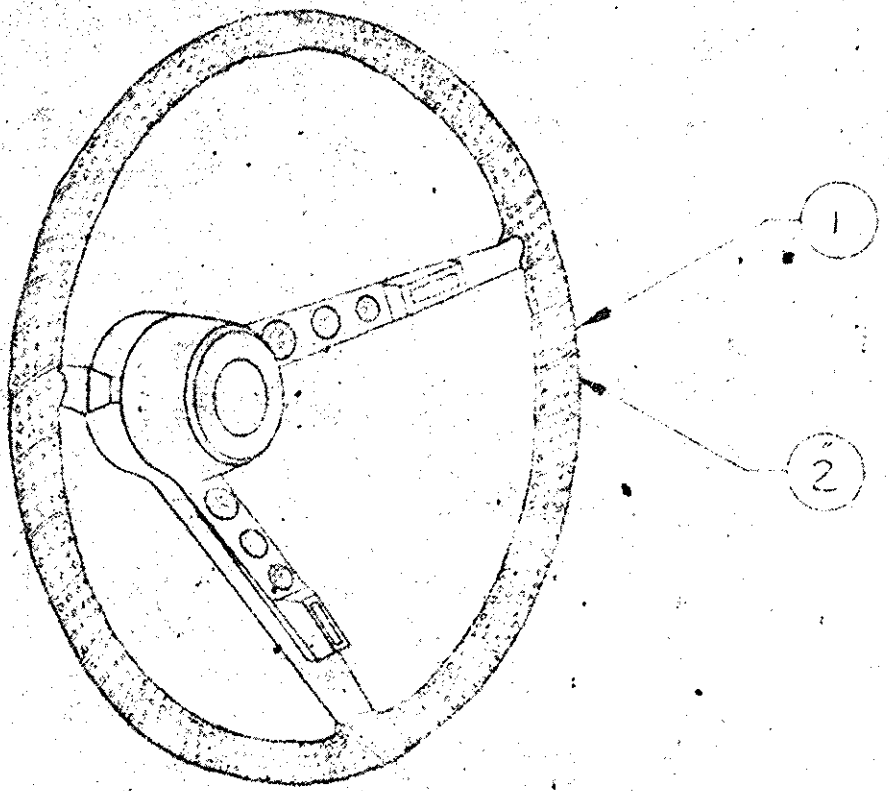

PdA # C8WV-3L600-A

58WS-3L600-A

REV.	DESCRIPTION	DATE	REV. BY

E.C. NO.	CHG. LET.	REL. FOR PRODUCTION	DATE	BY	CK.

SPORTS GRIP STEERING WHEEL
 COVER COMES IN TWO COLORS
BLACK - PART NO 100010-1 SBWS-3L600-A
AND BROWN - PART NO 100010-2
 SBWS-3L600-B

Black only for XR7G

2	100007-2	COVER - BROWN			
1	100007-1	COVER - BLACK			

SBWS-3L600-A/B