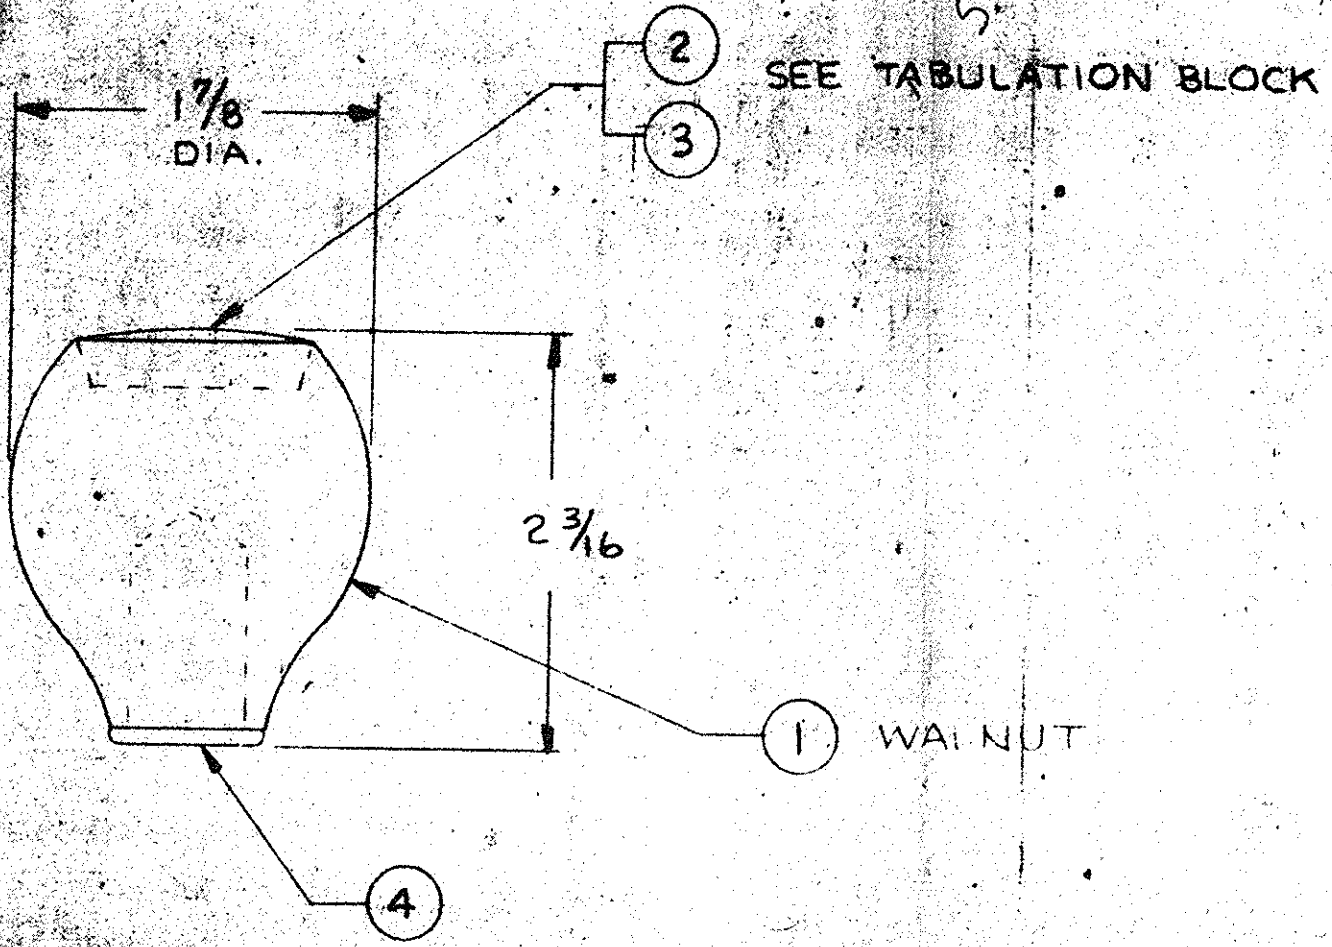

58WS-7213-B

REVISIONS			
REV	DESCRIPTION	DATE	REVISED BY

TABULATION BLOCK		
ITEM NO.	PART NO.	FOR USE ON-
3	<del>1000H-1</del> SBMS-7213-B	COBRA
2	<del>1000H-2</del> SBWS-7213-B	COUGAR

EC NO.	CHG LET.	REVISIONS	DATE	BY	CHK.
		REL FOR 1968 COUGAR			
		REL FOR PRODUCTION	68		

NOTES:

4	1		1/2-20 INSERT	
3	1	<del>1000H-1</del> SBMS-7213-B	COBRA	
2	1	<del>1000H-2</del> SBWS-7213-B	COUGAR	
1	1		KNOB	
ITEM NO.	REQ'D	PART NO.	DESCRIPTION	CUST P/N
SCALE: FULL		APPROVED BY:		DRAWN BY: BALED
DATE: 1-16-68		CUST: SHELBY AMERICAN		REVISED
		CUST P/N		
ACSCO PRODUCTS INC. BURBANK, CALIFORNIA				
SHIFT KNOB (4 SPEED)			DRAWING NUMBER	1000H-1-2